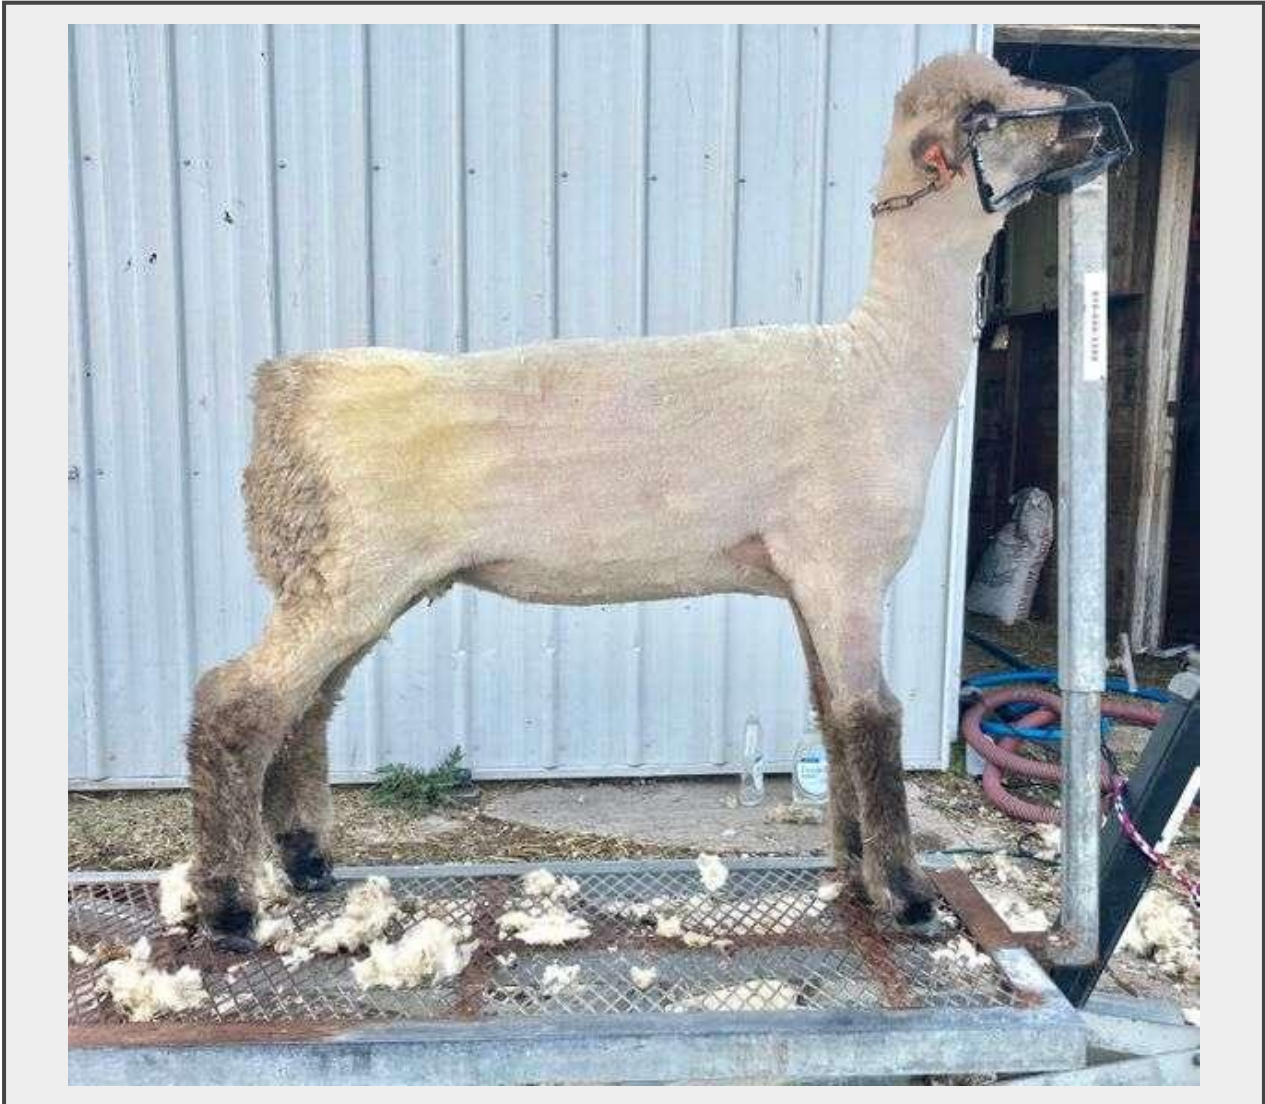

Sale Name: National Cheviot Sale, Tunis Summer Spectacular Sale and Oxford National Sale - LIVE BROADCAST

LOT 349 - Dover Genetics

Offering Ewe

Tag DG 2222 NN RR

DOB 1/27/22

Sire DG 1730

Dam DG 2057

Breed Oxford

Comments January Ewe Lamb

Farm/ Ranch Dover Genetics

Seller Phone 815-992-3813

Seller Location Illinois

Sale Rep Craig Fleck; 814-441-0980 Kendra Fleck; 814-441-0981

Description

This 1730 sired ewe lamb has a bright future in the ring and in your lamb ing barn. Pick her up and compete for the next 2 years and then she'll make some more to show for years to come. Futurity Nominated.

Offering Ewe

Tag DG 2222 NN RR

DOB 1/27/22

Sire DG 1730

Dam DG 2057

Breed Oxford

Comments January Ewe Lamb

Seller Dover Genetics