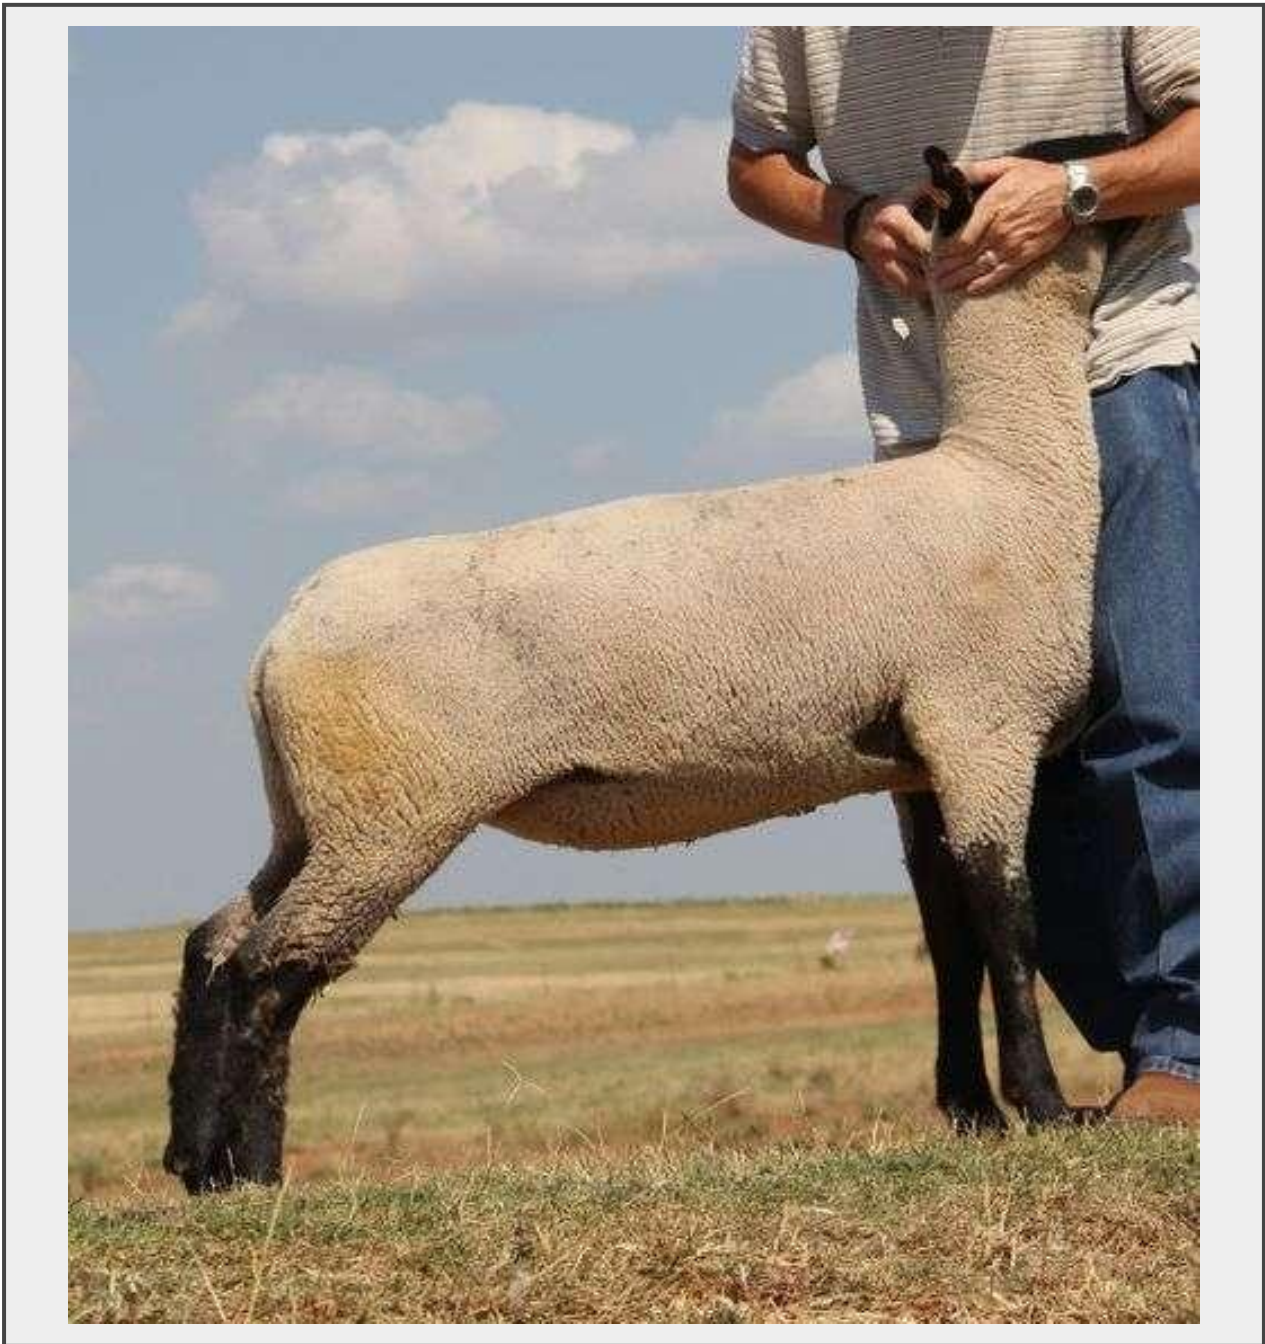

**Sale Name:** Willow Creek Club Lambs Phone Bid Off

**LOT 9 - Willow Creek Yearling Ewe**

**Offering** Ewe

**Tag** 2084

**DOB** Yearling

**Sire** Eccentric

**Dam** Leverage

**Breed** Reg Hampshire

**Comments** 2084 does not like her picture made. We had quite a struggle with her but even on an off day she's really good. This female is dammed by one of my favorite old Leverage daughters that never misses. This female herself is elegant and attractive with a great rib and chest yet turn her for a butt view and she will blow you away. Very shapely yet attractive. This one is hard to part with!

### Description

**Offering** Ewe

**Tag** 2084

**Codon** QRNN

**DOB** Yearling

**Sire** Eccentric

**Dam** Leverage

**Breed** Reg Hampshire